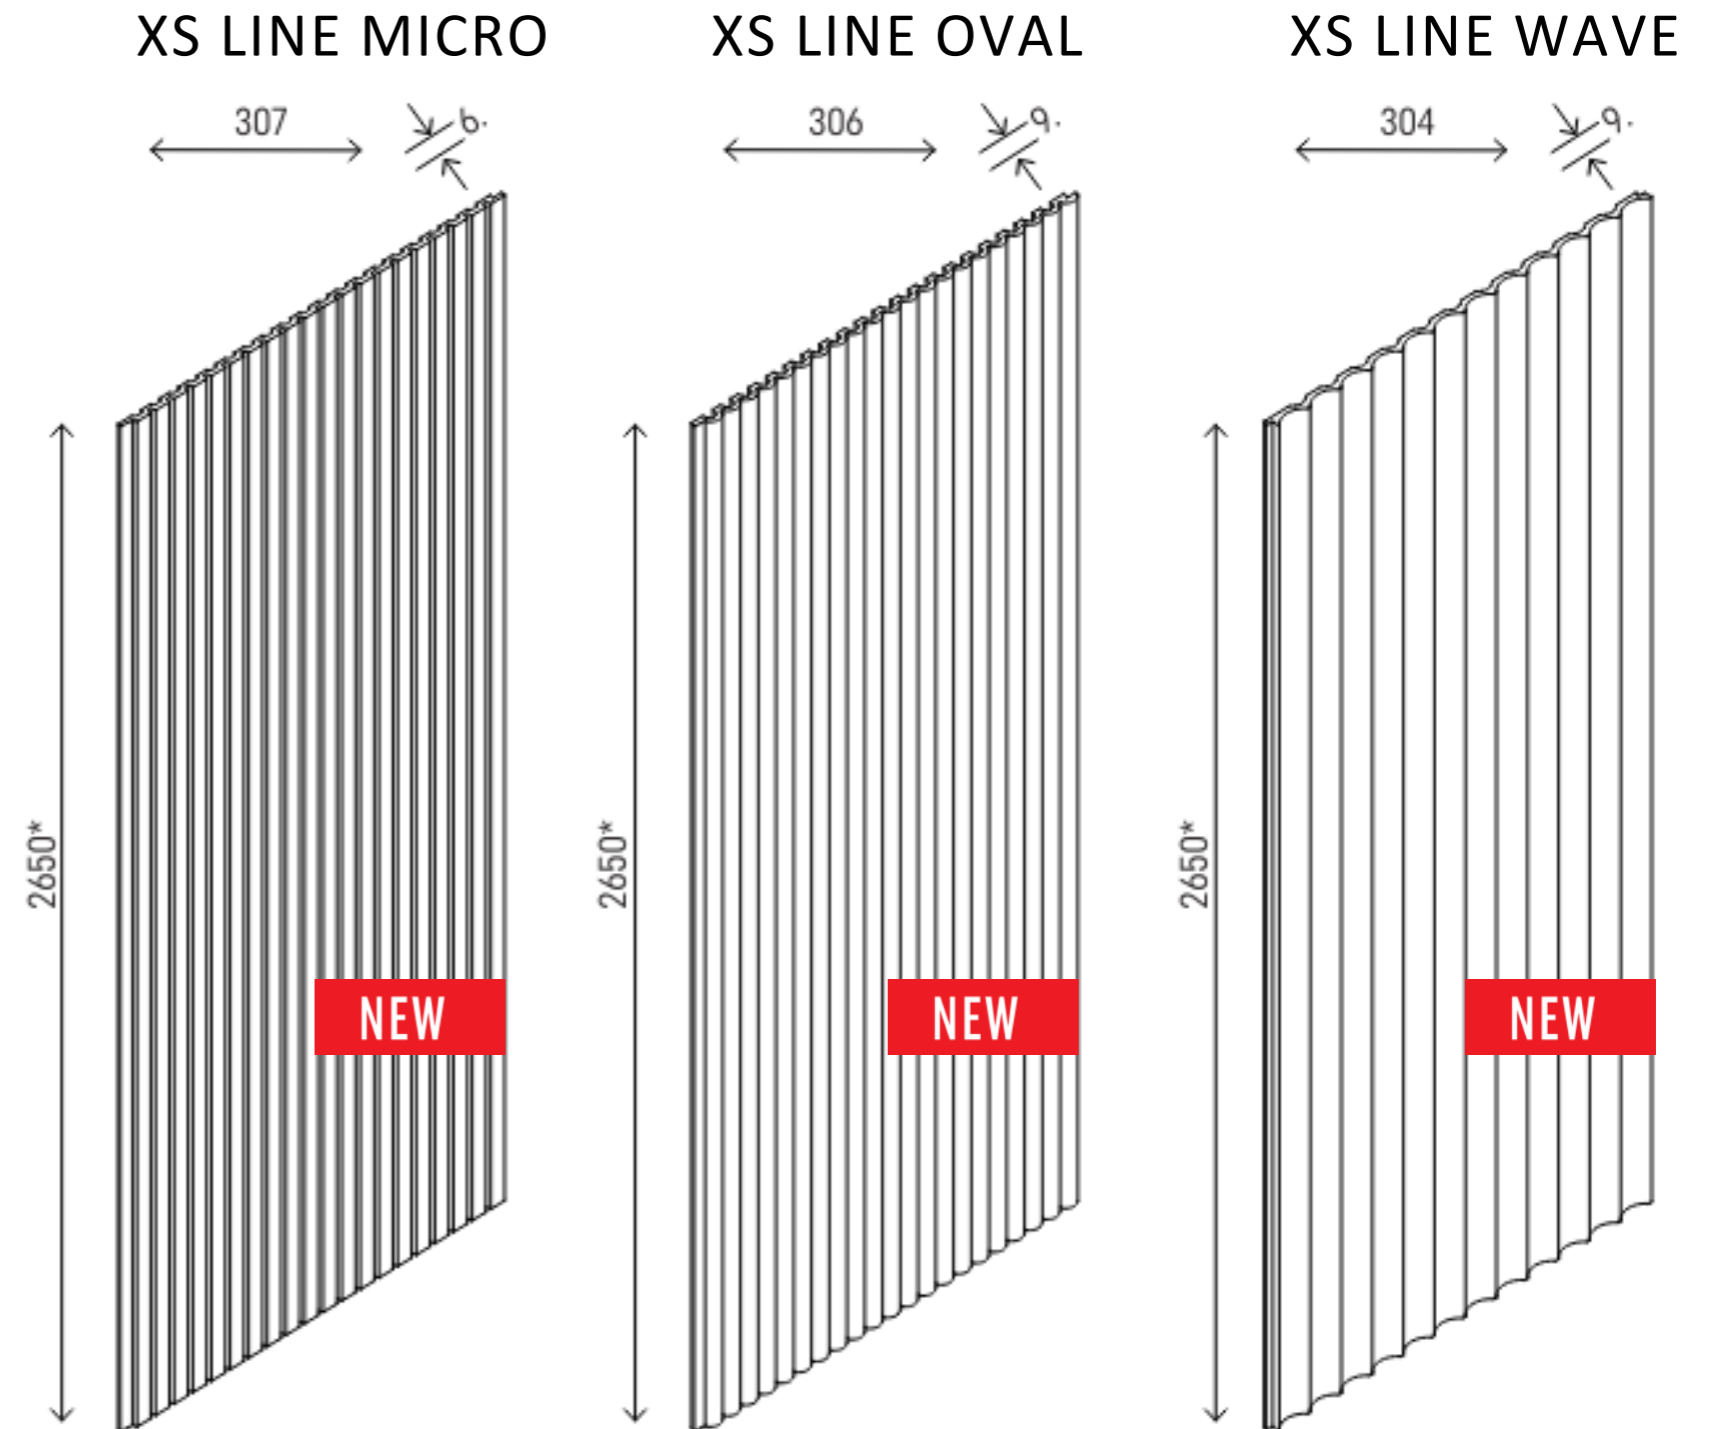

XS-LINE

MICRO MOCCA

WAVE WHITE

© All rights reserved

OVAL WHITE

TECHNICAL INFORMATION

- LENGTH OF THE PANEL 265 cm
- COVERING AREA 0.811 SQM/PANEL

We are adding XS line in the Linerio wall panels consisting Micro, Oval и Wave types. The panels are wider and thinner offering an entirely new effect.

XS-LINE MICRO MOCCA

XS-LINE OVAL

NEW

XS-LINE WAVE

NEW

FINISHING TRIMS

For every panel type you can select matching finishing trims, which will allow you to finish the upper and lower part of the wall. The profiles are available in matching colours to the Linerio wall panels.