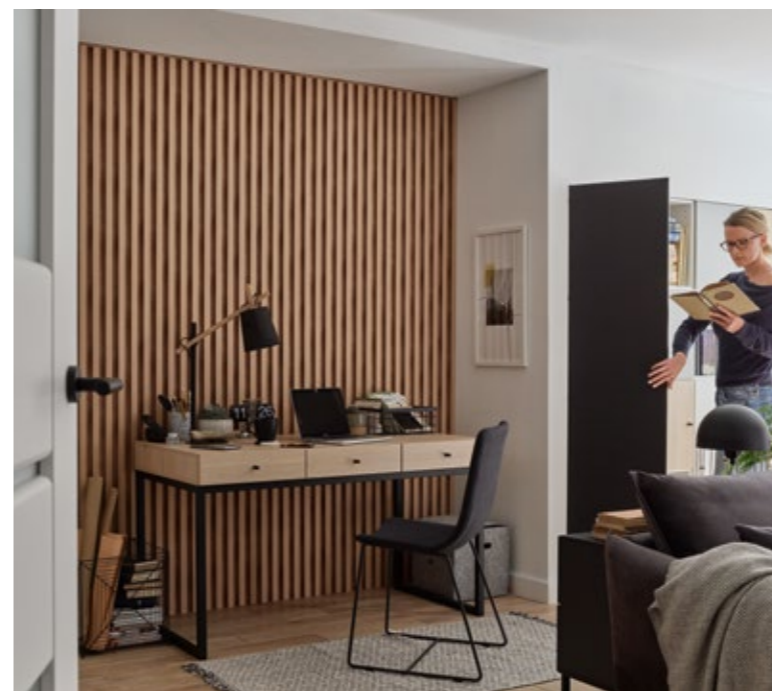

INTRODUCTION

WALLS WITH DEPTH
ENDLESS POSSIBILITIES

LINERIO

S-LINE
M-LINE
L-LINE

LINERIO. WALL THAT MATTERS
PANELS FEATURE
INSTALLATION
PANELS DIMENSION
LIST OF PANELS

FREEDOM BEGINS
at home

We believe that a real freedom begins at home, and the interior is more about your individual needs and lifestyle rather than a specific style. That is why we inspire, advise and provide comprehensive interior design solutions - matched collections of furniture, doors, floors and decorative walls.

LINERIO PANELS. WALLS WITH DEPTH

Each element of the interior matters. They all affect its atmosphere and the way we feel about it. That is why, when we finish walls, we need to decide what role they will play – the quiet hero in the background or the crowning glory of the interior. Irrespective of your choice, the Linerio panels will help you to achieve your goal. They will give the interior a unique character and help to designate different zones. The final effect depends on which of the three available lines you choose – S, M, or L, each with different width and depth of the slats and in different colours. Pick the shade from Natural, Mocca, Chocolate, White, Grey or Anthracite – they will all fit perfectly both in a private home and in a hotel or restaurant.

ENDLESS POSSIBILITIES

Linerio panels offer real creative freedom. You can put them on the wall in the living room or use them to decorate the bedroom ceiling. However, they'll work equally well in more demanding spaces, such as the hallway or bathroom. Choose your favourite colour and thickness, then mount them as you wish: vertically, horizontally or diagonally. They will catch the eye in any configuration.