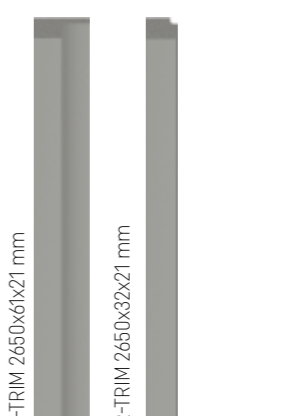

L-Line 2650x30x21 mm

LINERIO S-LINE

2650x122x12 mm

WHITE

GREY

ANTHRACITE

BLACK

LINERIO M-LINE

2650x122x12 mm

NATURAL

MOCCA

CHOCOLATE

LINERIO M-LINE

2650x122x12 mm

WHITE

GREY

ANTHRACITE

BLACK

LINERIO L-LINE

2650x122x21 mm

NATURAL

MOCCA

CHOCOLATE

LINERIO L-LINE

2650x122x21 mm

WHITE

GREY

ANTHRACITE

ANTHRACITE

The manufacturer reserves the right to make changes to the colours, dimensions, and functions of the presented products. This catalogue is published for reference purposes only. The catalogue presents sample designs from the product range. Some of the items presented in the layout photos are only used as decoration and are not for sale. Copying and distribution of any materials contained in the catalogue without the written consent of the publisher is prohibited. The colours in the catalogue may differ from reality. All data contained in the catalogue are valid in the month of printing – September 2022.