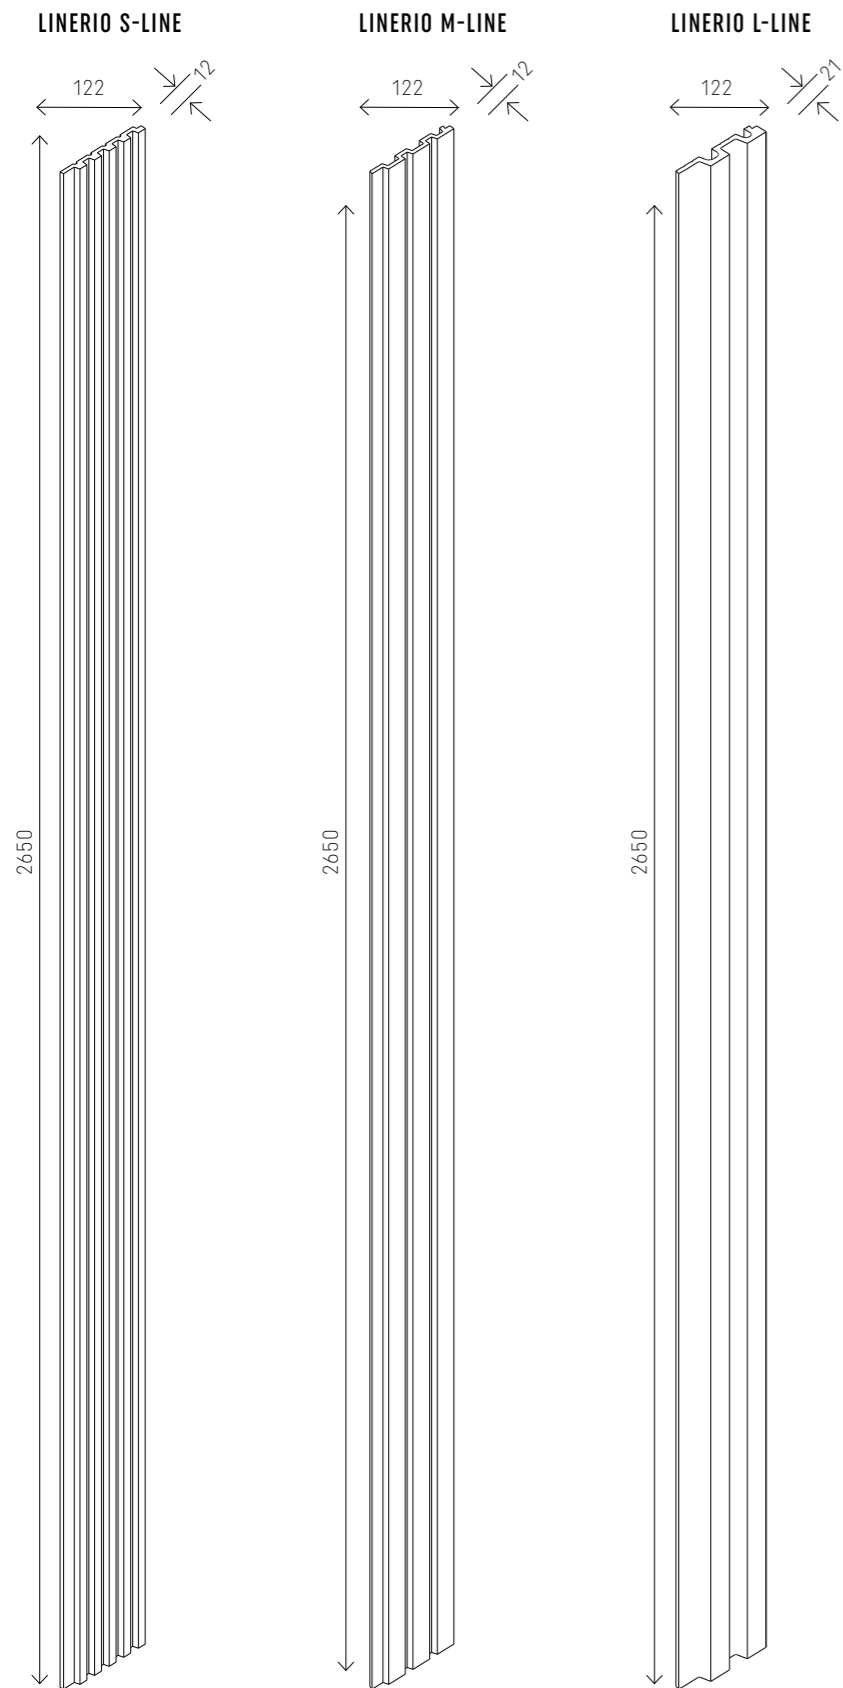

STEP 1

Panels can be mounted vertically, horizontally and diagonally. If you want to trim them, use a handsaw, jigsaw, or table saw.

STEP 2

Apply VOX adhesive on the back of the panel in the shape of two vertical stripes, then attach the panel to the wall.

STEP 3

Always lay the panels starting from the left and then moving right and starting from the bottom, moving up.

STEP 4

Remember to connect the panels carefully in the outer corner. All you have to do is slot them in one another at 90 degrees.

PANELS DIMENSION

FINISHING TRIMS

S-LINE LEFT TRIM
2650x28x12

S-LINE RIGHT TRIM
2650x35x12

M-LINE LEFT TRIM
2650x42x12

M-LINE RIGHT TRIM
2650x26x12

L-LINE LEFT TRIM
2650x61x21

L-LINE RIGHT TRIM
2650x32x21

L-Line 2650x30x21 mm

LINERIO S-LINE

2650x122x12 mm

WHITE

GREY

ANTHRACITE

BLACK

LINERIO M-LINE